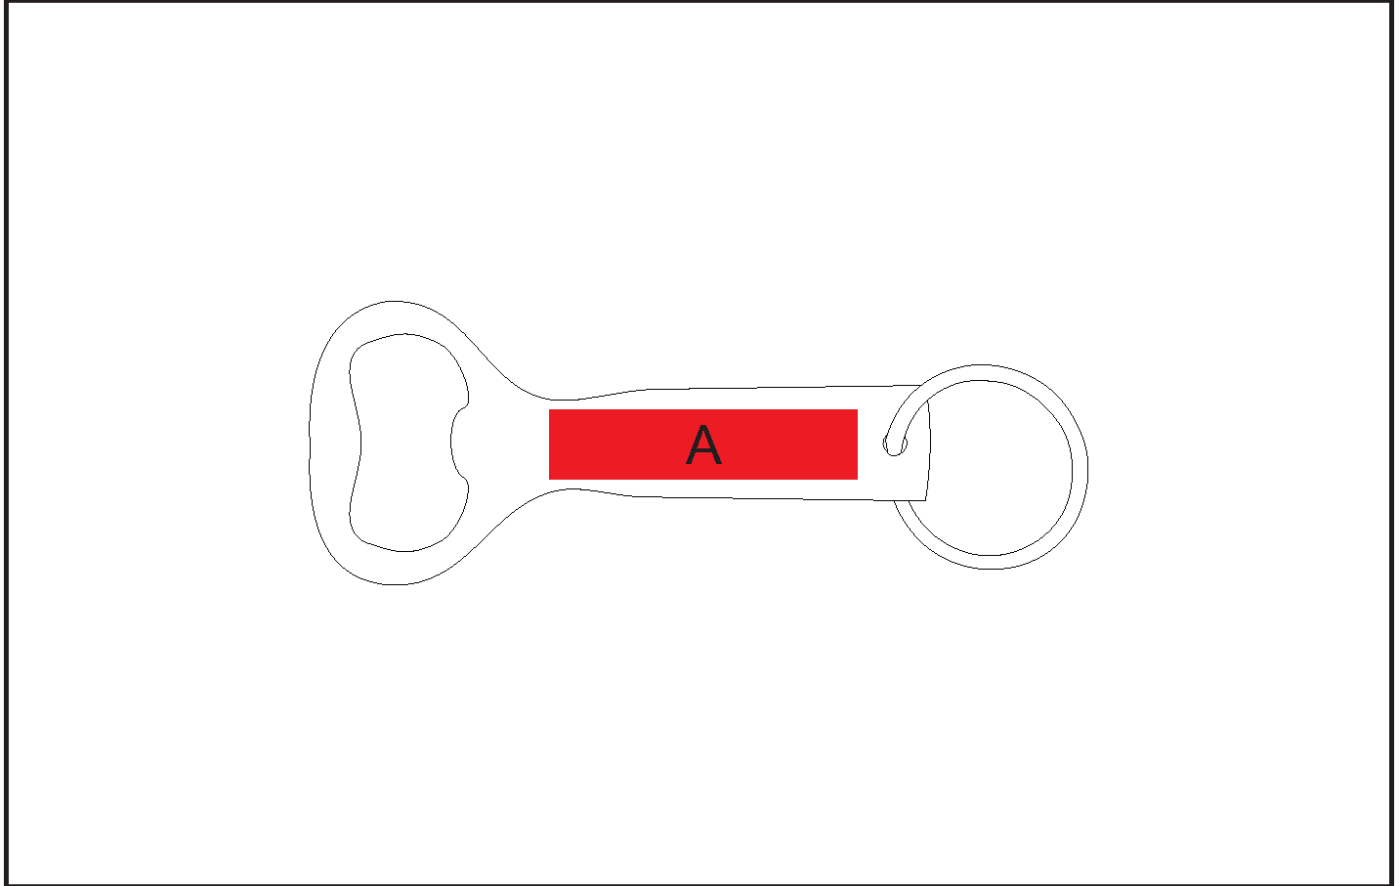

## Altitude Boris Bottle Opener Keyholder

#### **Position A**

1. Laser Engraving (LA)

N/A

Size: 40mm wide x 9mm high